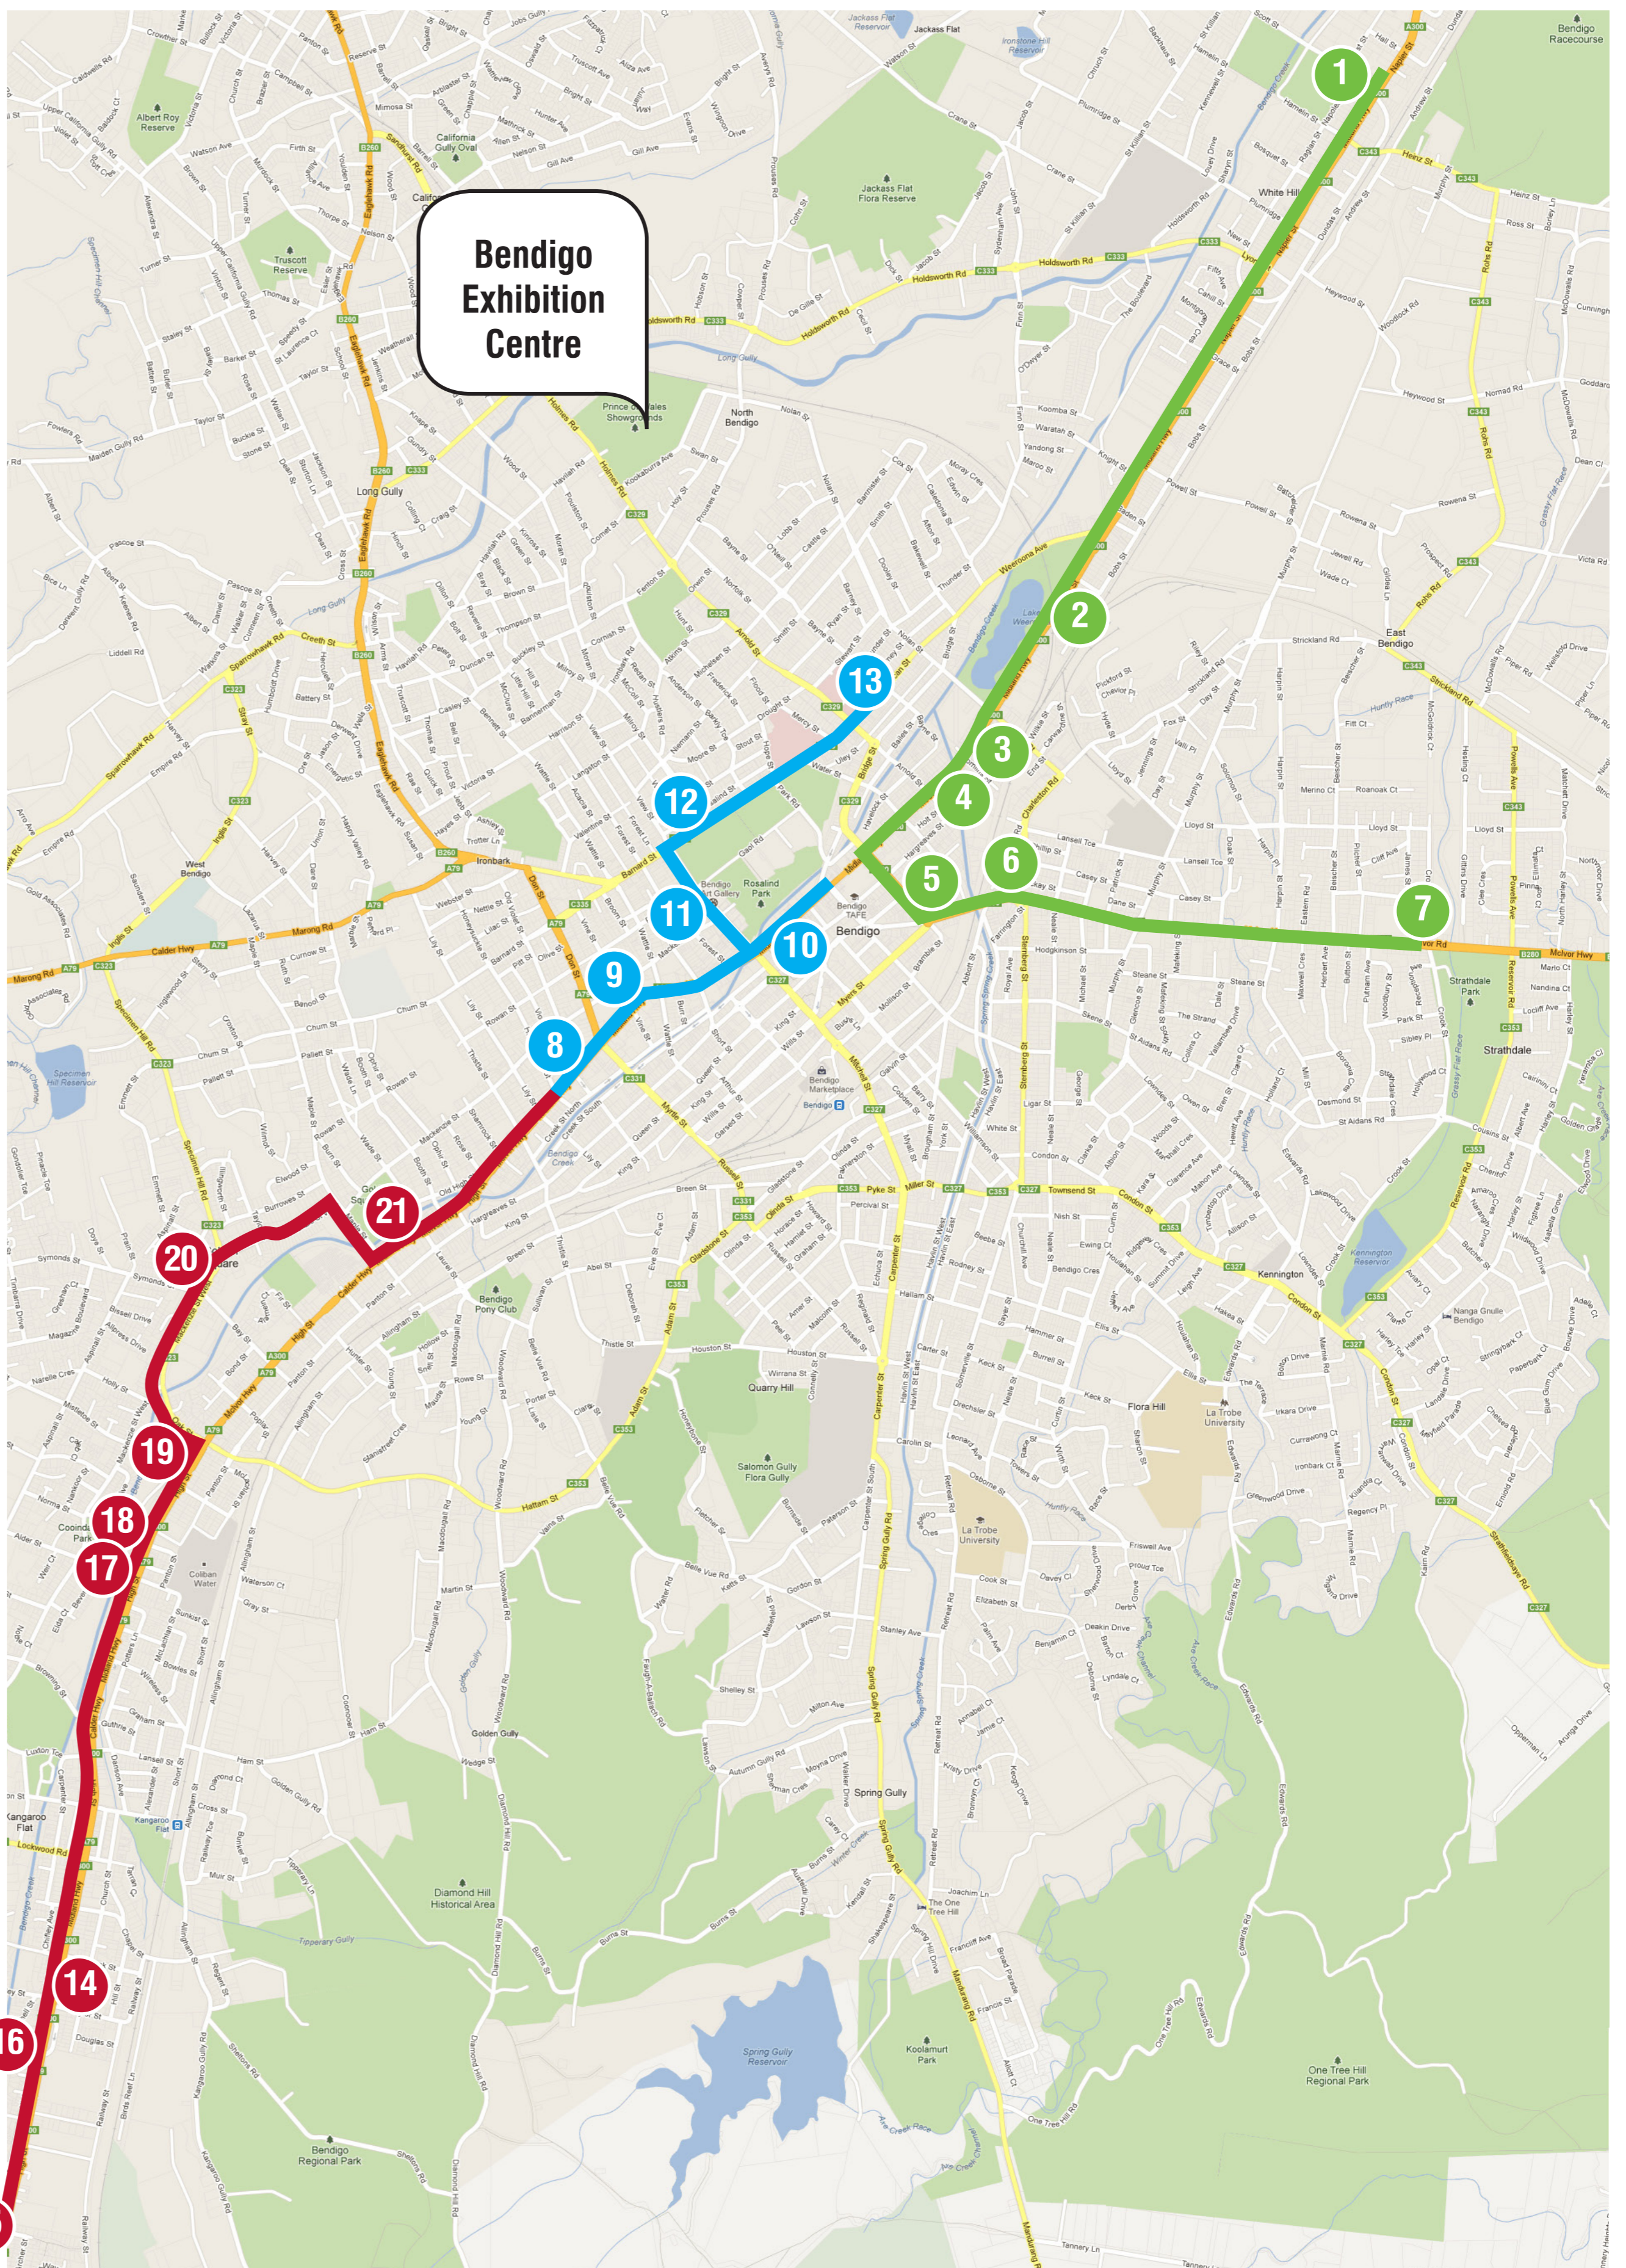

Dinner Courtesy Bus

North

- 1 Allara Motor Lodge
(Opposite motel)
Run 1 6.00pm
Run 2 6.40pm
- 2 Quality Hotel Lakeside
Tea House Motor Inn
Julie-Anna Inn
(Lakeside car park)
Run 1 6.08pm
Run 2 6.43pm
- 3 Quest Central (McCrae Street)
Run 1 6.10pm
Run 2 6.45pm
- 4 Alexandra Place
Run 1 6.12pm
Run 2 6.47pm
- 5 Haymarket Motel
Run 1 6.14pm
Run 2 6.49pm
- 6 Mclvor Motor Inn
Run 1 6.16pm
Run 2 6.51pm
- 7 All Seasons Resort
Golden Reef Motel
(All Seasons side)
Run 1 6.20pm
Run 2 6.55pm

Central

- 8 Central Deborah Motel
National Hotel
(National Hotel)
Run 1 6.00pm
Run 2 6.35pm
- 9 Best Western Cathedral Motor Inn
Run 1 6.05pm
Run 2 6.40pm
- 10 Shamrock Hotel
(Williamson entrance)
Run 1 6.10pm
Run 2 6.45pm
- 11 Barclay On View
Run 1 6.14pm
Run 2 6.55pm
- 12 Bendigo Oval Motel
Run 1 6.20pm
Run 2 7.00pm
- 13 Mecure Bendigo Schaller
Run 1 6.25pm
Run 2 7.05pm

South

- 14 Sandhurst Motor Inn
Run 1 5.50pm
Run 2 6.40pm
- 15 Calder Motel
Run 1 5.55pm
Run 2 6.45pm
- 16 Bendigo Motor Inn
Run 1 6.00pm
Run 2 6.50pm
- 17 Homestead Motor Inn
Run 1 6.03pm
Run 2 6.53pm
- 18 Quest Apartments
& Quality Inn Colonial
(Opposite side)
Run 1 6.05pm
Run 2 6.55pm
- 19 Elm Motel
Run 1 6.10pm
Run 2 7.00pm
- 20 Goldfields Motor Inn
Run 1 6.12pm
Run 2 7.02pm
- 21 Heritage Motor Inn
(Opposite side)
Run 1 6.15pm
Run 2 7.05pm

Courtesy Bus Sponzor: **Polymaster**