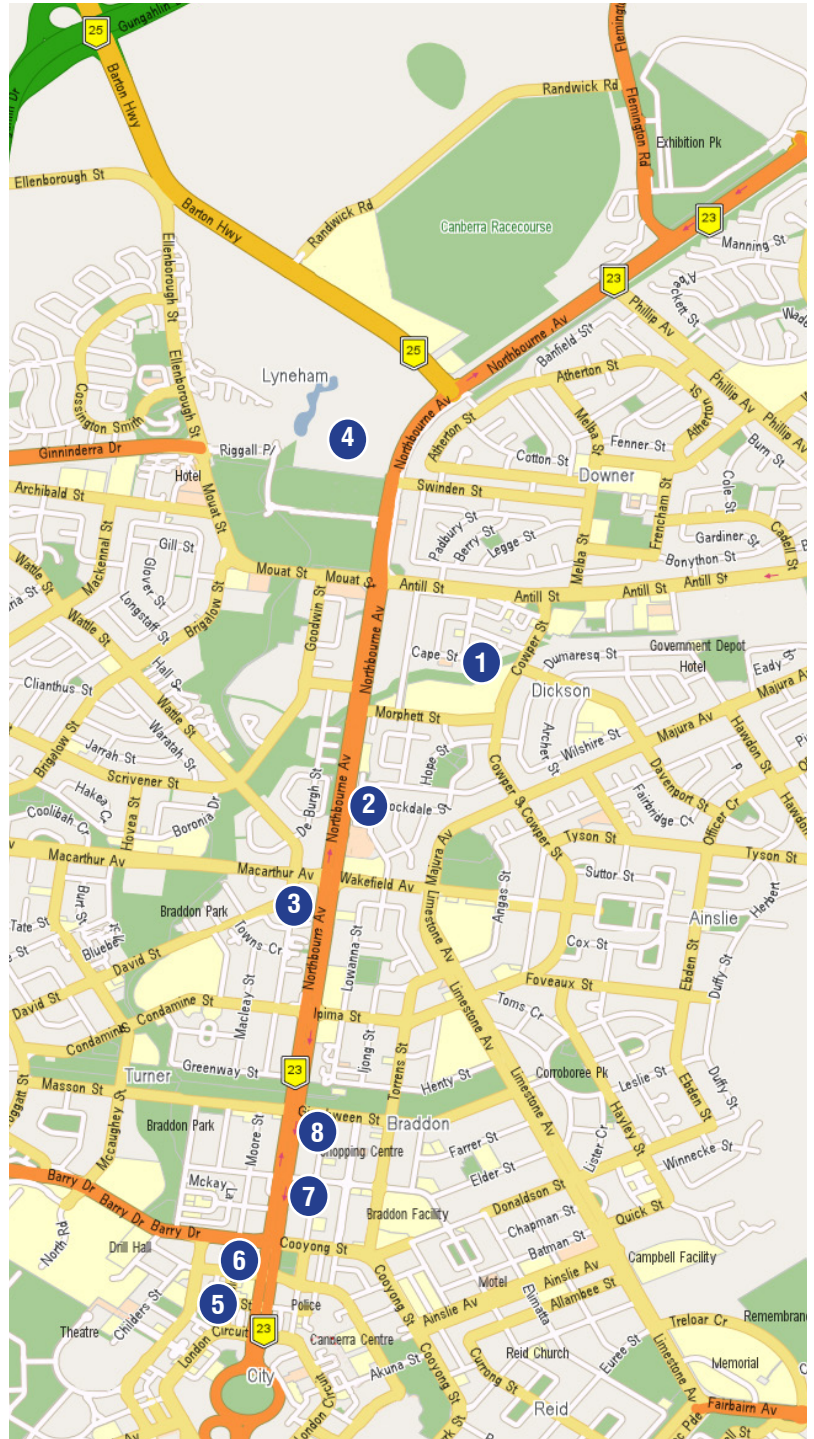

15th WIOA NSW Water Industry Operations Conference & Exhibition

DINNER BUS ROUTES

North

- ① **Quality Hotel Dickson**
Corner of Bradman & Cape Street
Run 1 6.10pm
Run 2 6.40pm
- ② **Pavilion on Northbourne**
Run 1 6.15pm
Run 2 6.45pm
- ③ **Mantra Macarthur Hotel**
Run 1 6.20pm
Run 2 6.50pm
- ④ **Yowani Country Club**
Run 1 6.25pm
Run 2 6.55pm

South

- ⑤ **Quest Canberra**
Run 1 6.00pm
Run 2 6.40pm
- ⑥ **Novotel Canberra**
Run 1 6.05pm
Run 2 6.45pm
- ⑦ **Mantra on Northbourne**
Mort Street
Run 1 6.10pm
Run 2 6.50pm
- ⑧ **Madison Capital Executive**
Mort Street
Run 1 6.20pm
Run 2 7.00pm