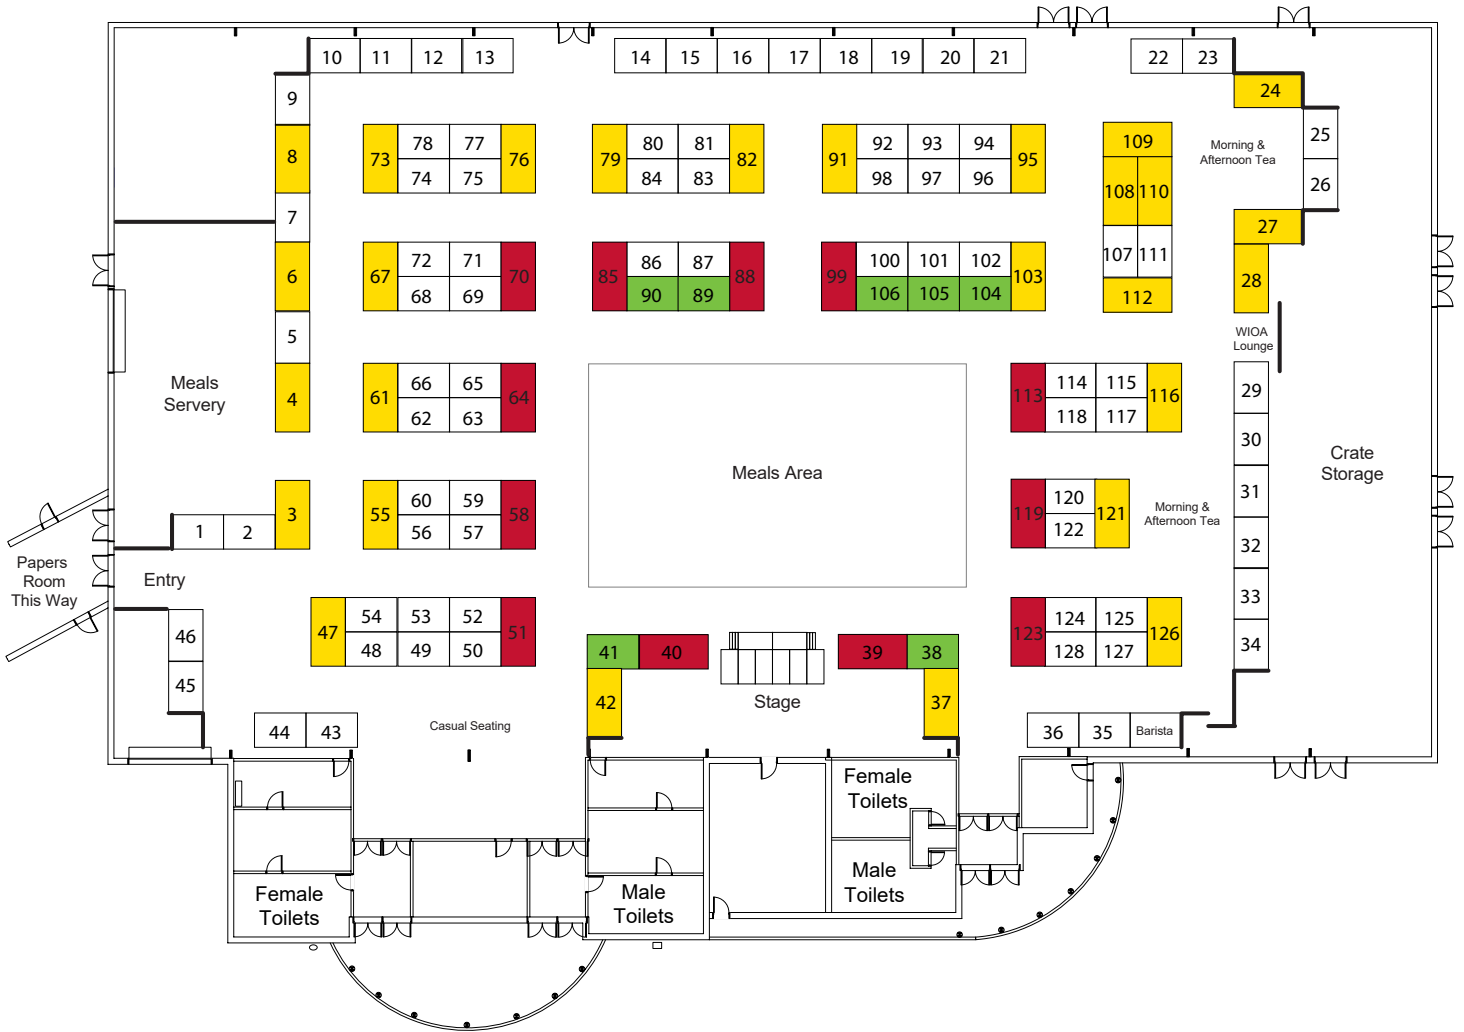

2023 Canberra - Exhibition Floorplan

Exhibition Site Costs

Site	Member Cost	Non-Member
Standard Site (3x2m)	\$2,100	\$2,400
Premium Site (3x2m) - Surrounding Meals Area	\$2,350	\$2,650
Standard Site (4x2m)	\$2,350	\$2,650
Premium Site (4x2m) - Surrounding Meals Area	\$2,650	\$2,950

All prices include 10% GST.

3x2m site with fascia

Organisations may purchase floor space instead of a shell scheme site for a custom built exhibition site. The cost of floor space is the same as for a shell scheme site. All designs for custom exhibition sites must be approved by WIOA.