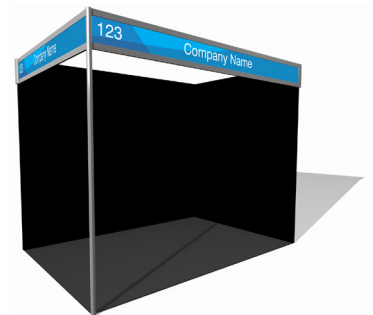

2023 Canberra - Exhibition Floorplan

Exhibition Site Costs

Site	Member Cost	Non-Member
Standard Site (3x2m)	\$2,100	\$2,400
Premium Site (3x2m) - Surrounding Meals Area	\$2,350	\$2,650
Standard Site (4x2m)	\$2,350	\$2,650
Premium Site (4x2m) - Surrounding Meals Area	\$2,650	\$2,950

All prices include 10% GST.

3x2m site with fascia

Organisations may purchase floor space instead of a shell scheme site for a custom built exhibition site. The cost of floor space is the same as for a shell scheme site. All designs for custom exhibition sites must be approved by WIOA.