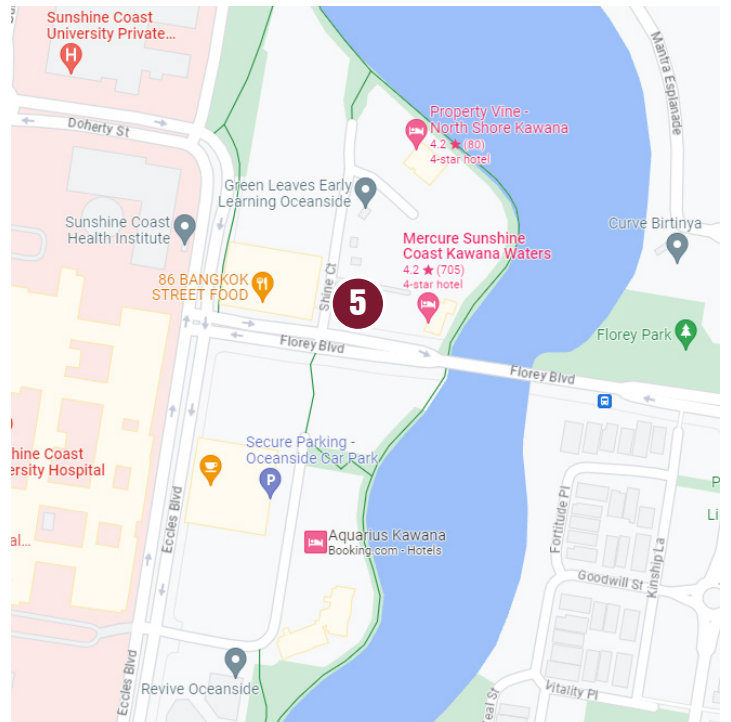

## BUS ROUTES

### North

- ① **Breeze Mooloolaba**  
(Bus Stop opposite side)  
Run 1 6.00pm  
Run 2 6.55pm
- ② **Mantra Mooloolaba**  
Run 1 6.05pm  
Run 2 7.00pm
- ③ **Nautilus Mooloolaba**  
**Sailport Mooloolaba**  
**Riverview Two**  
**Riverdance Apartments Mooloolaba**  
(Riverview Esplanade at Bus Stop opposite side of road from Sailport)  
Run 1 6.10pm  
Run 2 7.05pm
- ④ **Central Motel Mooloolaba**  
**Abode Mooloolaba**  
(Bus Stop at front of Central Motel)  
Run 1 6.20pm  
Run 2 7.10pm

### South

- ⑤ **Aquarius Kawana**  
**Mercure Sunshine Coast**  
**North Shore Kawana**  
(Pick up Mercure Car Park Entrance)  
Run 1 6.15pm  
Run 2 7.05pm

Please help WIOA to make this event as safe as possible by following all the precautions in place. Attendees are asked to do a symptom self assessment and not attend if unwell.