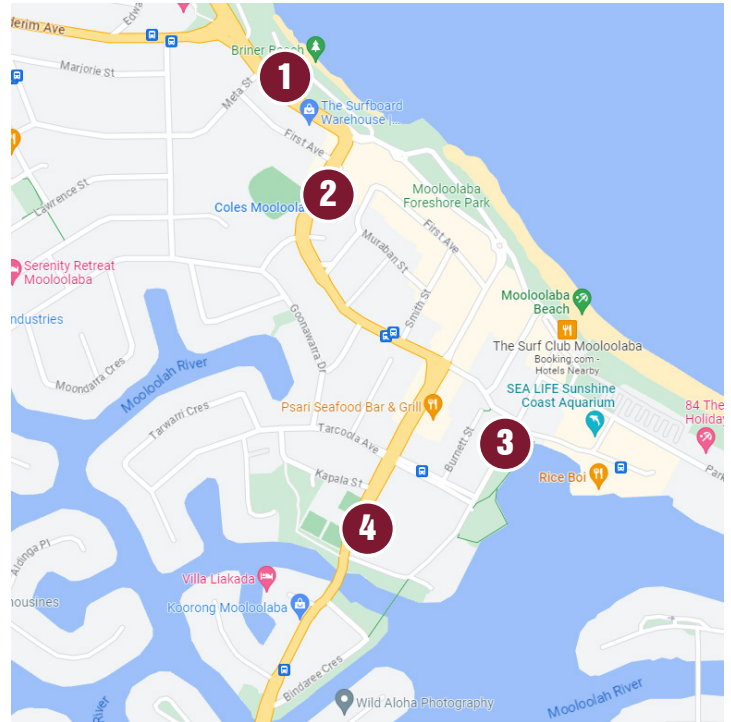

# 47th WIOA Queensland Water Industry Operations Conference & Exhibition

## BUS ROUTES

### North

- ① **Breeze Mooloolaba**  
(Bus Stop opposite side)  
Run 1 6.00pm  
Run 2 6.55pm
- ② **Mantra Mooloolaba**  
Run 1 6.05pm  
Run 2 7.00pm
- ③ **Nautilus Mooloolaba**  
**Sailport Mooloolaba**  
**Riverview Two**  
**Riverdance Apartments Mooloolaba**  
(Riverview Esplanade at Bus Stop opposite side of road from Sailport)  
Run 1 6.10pm  
Run 2 7.05pm
- ④ **Central Motel Mooloolaba**  
**Abode Mooloolaba**  
(Bus Stop at front of Central Motel)  
Run 1 6.20pm  
Run 2 7.10pm

### South

- ⑤ **Aquarius Kawana**  
**Mercure Sunshine Coast**  
**North Shore Kawana**  
(Pick up Mercure Car Park Entrance)  
Run 1 6.15pm  
Run 2 7.05pm

Please help WIOA to make this event as safe as possible by following all the precautions in place. Attendees are asked to do a symptom self assessment and not attend if unwell.