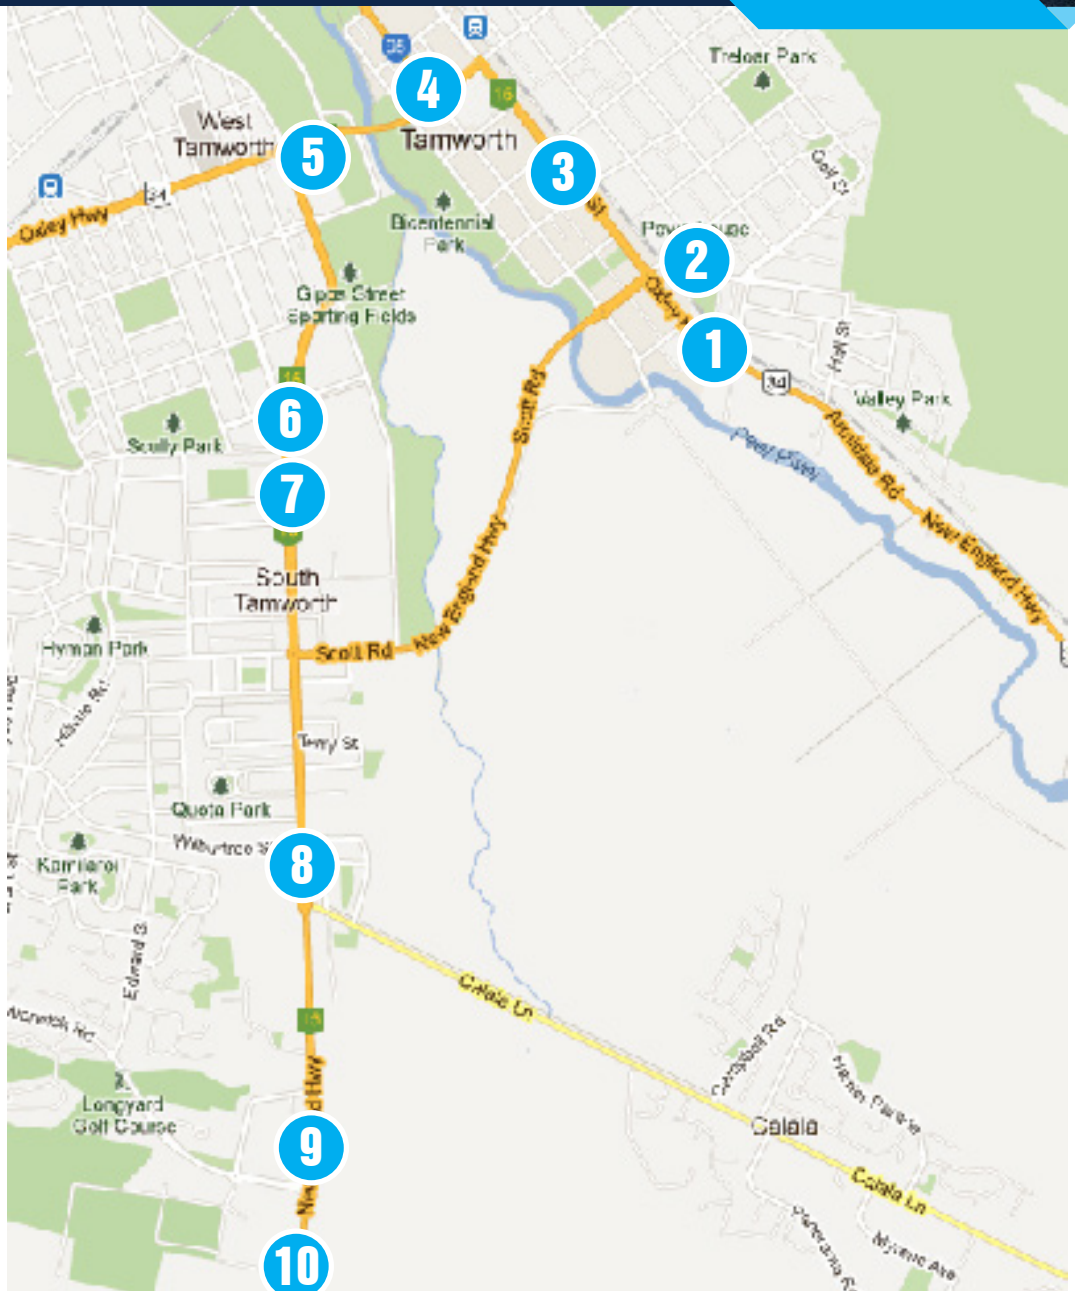

2022 NSW Water Industry Operations Conference & Exhibition

6 & 7 April
TAMWORTH

BUS ROUTE

No	Motels	Pick Up	Trip 1	Trip 2
1	Quest	out front	6:00	6:40
2	Best Western Sanctuary Inn	out front	6:02	6:42
3	City Sider	out front	6:04	6:44
4	CH on Peel Boutique	diagonally alongside Adair's in bus zone	6:07	6:47
5	Ibis	out front	6:14	6:54
6	Cadman Inn	across the road	6:16	6:56
7	Best Western Tamworth Motor Inn	out front	6:18	6:58
8	Tamworth City	out front	6:22	7:02
9	Motel 359	across the road	6:26	7:06
10	Golden Guitar	out front of the Longyard Hotel, Ringers Road	6:28	7.08

Bus times are estimates and will be dependent on loadings.