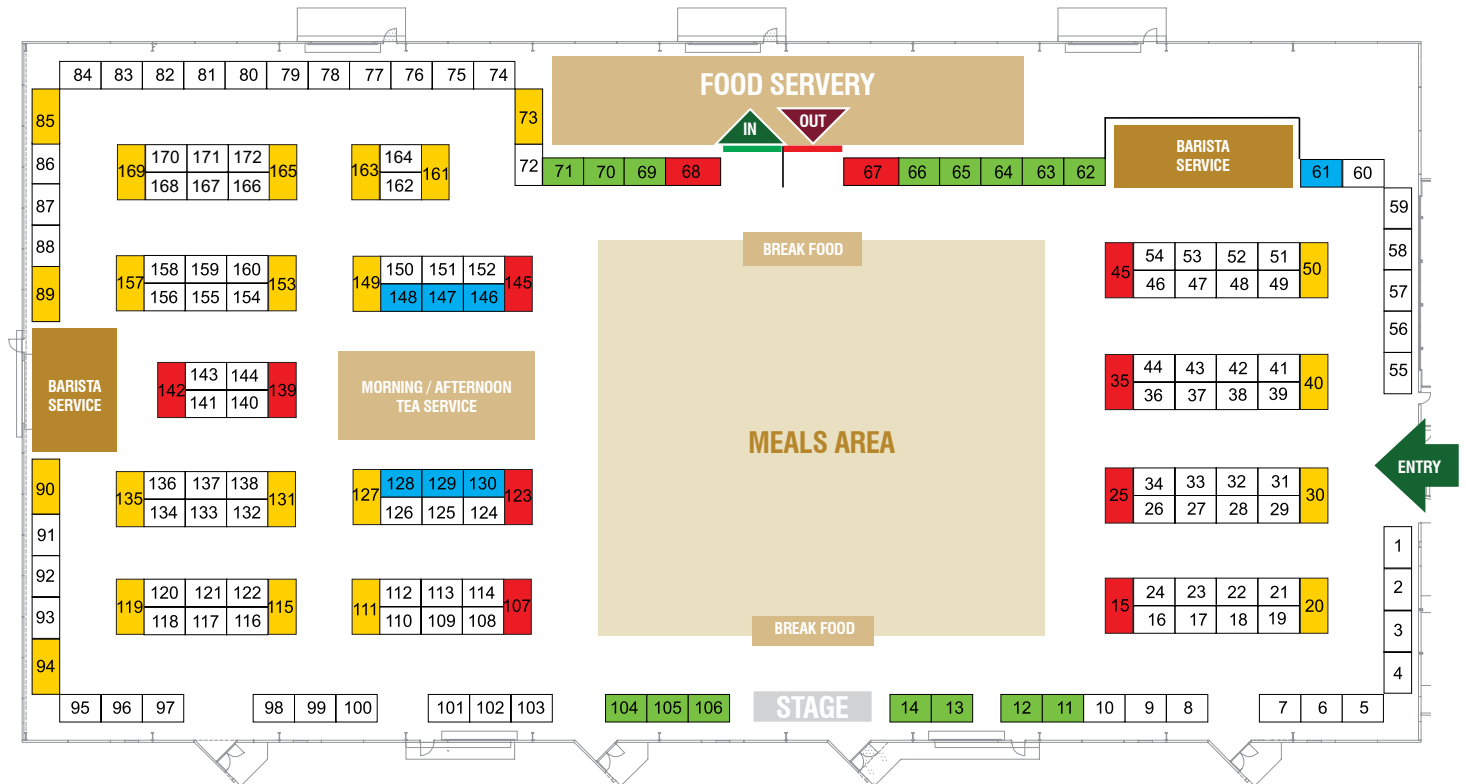

2021 Victoria Water Industry Operations Conference & Exhibition

2021 WIOA Victoria - Exhibition Floorplan

Victoria Exhibition Sites (GST inclusive)

3x2m	Standard Site (3x2m)	\$2,310
	Deluxe Standard Site - Surrounding Morning / Afternoon Tea Service Area (3x2m)	\$2,450
	Premium Standard Site - Surrounding Meals Area (3x2m)	\$2,590
4x2m	Large Site (4x2m)	\$2,590
	Premium Large Site - Surrounding Service/Meals Area (4x2m)	\$2,755