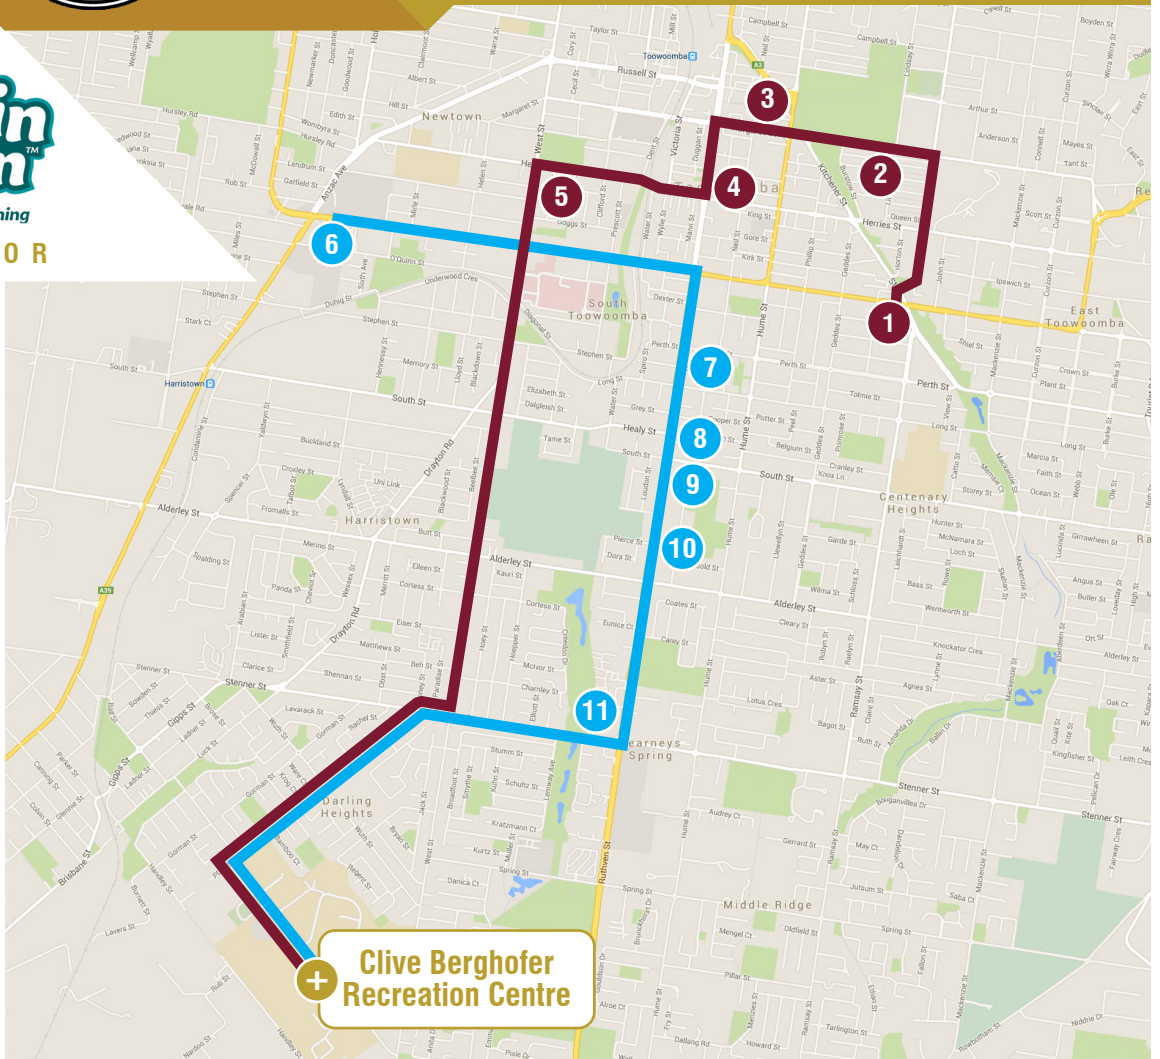

WIOA 2021 Queensland BUS ROUTES

Route 1

- 1 James Street Motor Inn**
Pick-up at rear of motel in Jennings Street
Run 1 6.00pm Run 2 6.41pm
- 2 Park Motor Inn**
Pick-up out front of motel
Run 1 6.03pm Run 2 6.44pm
- 3 Quest Apartments Toowoomba**
Pick-up at bus stop directly across from the Motel
Run 1 6.06pm Run 2 6.47pm
- 4 Oaks Toowoomba Hotel
Central Plaza Apartments-Toowoomba
Burke & Wills Mecure Hotel Toowoomba**
Pick-up in Annand Street, behind Central Plaza
Run 1 6.09pm Run 2 6.50pm
- 5 Highlander Motel**
Pick-up at bus stop on West Street just past pedestrian traffic lights
Run 1 6.14pm Run 2 6.55pm
- + USQ - Clive Berghofer**
Arrive 6.26pm Arrive 7.07pm

Route 2

- 6 Clifford Gardens Motor Inn Toowoomba**
Pick-up bus stop across the road in front of Clifford Gardens Shopping Centre
Run 1 6.00pm Run 2 6.45pm
- 7 Leichhardt Motor Inn**
Pick-up bus stop just before shopping village (could possibly pick up out front depending on traffic)
Run 1 6.05pm Run 2 6.50pm
- 8 Garden City Motor Inn
Riviera On Ruthven**
Pick-up bus stop right outside of Garden City Motor Inn
Run 1 6.07pm Run 2 6.52pm
- 9 Villa Nova Motel Toowoomba**
Pick-up bus stop right outside of Villa Nova Motel
Run 1 6.10pm Run 2 6.55pm
- 10 Ruthven St Motor Inn
Avanue Hotel and Apartments
Jacaranda Place Motor Inn**
Pick-up bus stop right outside of Ruthven Street Motor Inn
Run 1 6.13pm Run 2 6.58pm
- 11 Comfort Inn Glenfield**
Pick-up out front of motel
Run 1 6.17pm Run 2 7.02pm
- + USQ - Clive Berghofer**
Arrive 6.30pm Arrive 7.15pm