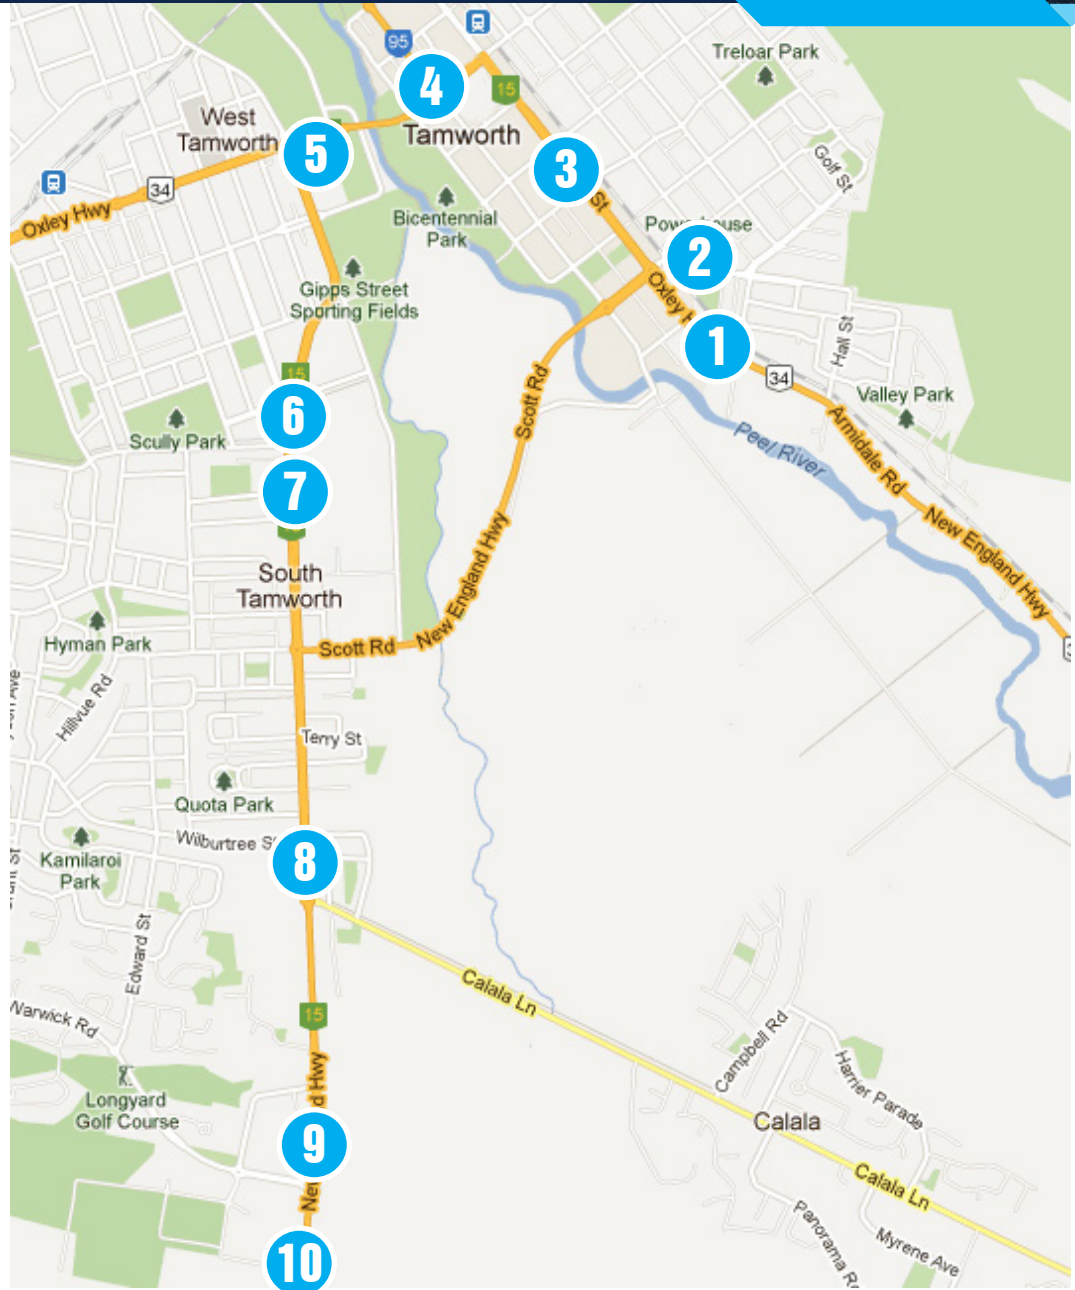

# 2020 NSW Water Industry Operations Conference & Exhibition

1 & 2 April  
TAMWORTH

# BUS ROUTE

No	Motels	Pick Up	Trip 1	Trip 2
1	Quest	out front	6:00	6:40
2	Best Western Sanctuary Inn	out front	6:02	6:42
3	City Sider	out front	6:04	6:44
4	CH on Peel Boutique	diagonally alongside Adair's in bus zone	6:07	6:47
5	Ibis	out front	6:14	6:54
6	Cadman Inn	across the road	6:16	6:56
7	Best Western Tamworth Motor Inn	out front	6:18	6:58
8	Tamworth City	out front	6:22	7:02
9	Motel 359	across the road	6:26	7:06
10	Golden Guitar	out front of the Longyard Hotel, Ringers Road	6:28	7.08

Bus times are estimates and will be dependent on loadings.