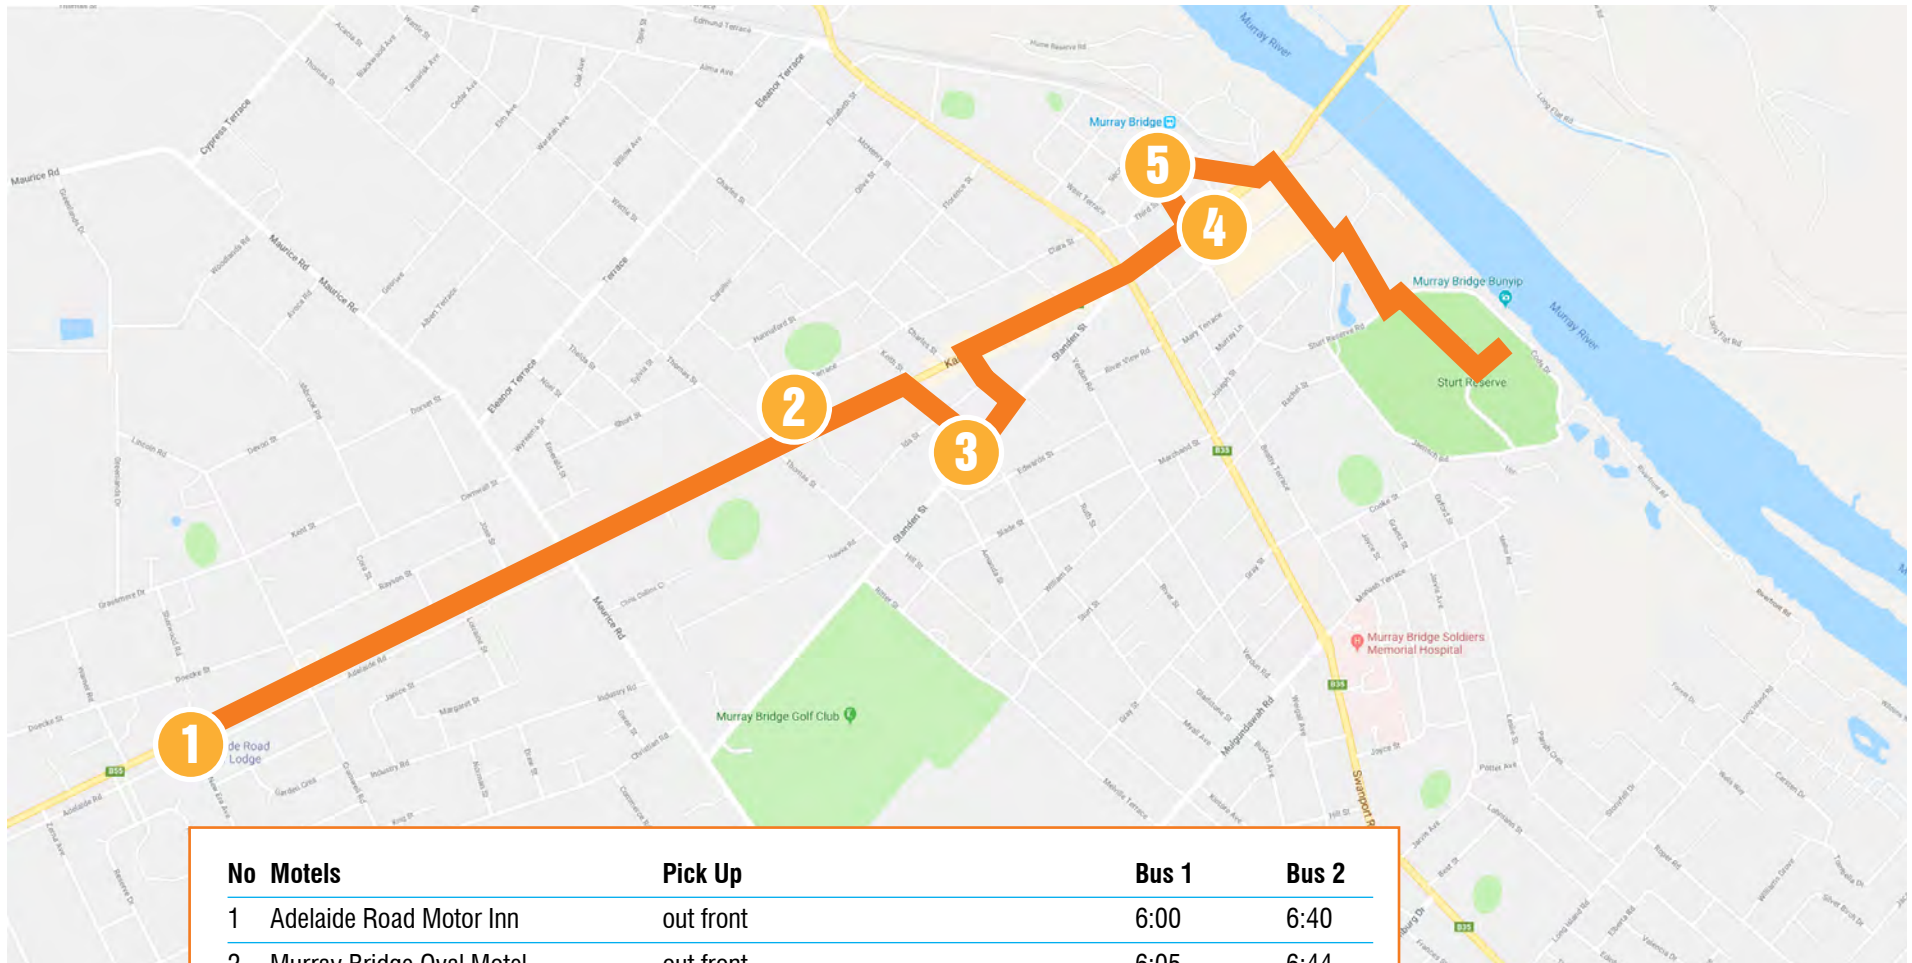

BUS ROUTE

No	Motels	Pick Up	Bus 1	Bus 2
1	Adelaide Road Motor Inn	out front	6:00	6:40
2	Murray Bridge Oval Motel	out front	6:05	6:44
3	Central Olympic Hotel	out front	6:12	6:50
4	Balcony on Sixth Lodge	front of Town Hall	6:19	6:57
5	Murray Bridge Hotel & Parklane Motel	side of Park Lane Motel - Fourth Street	6:25	7:03

Bus times are estimates and will be dependent on loadings.